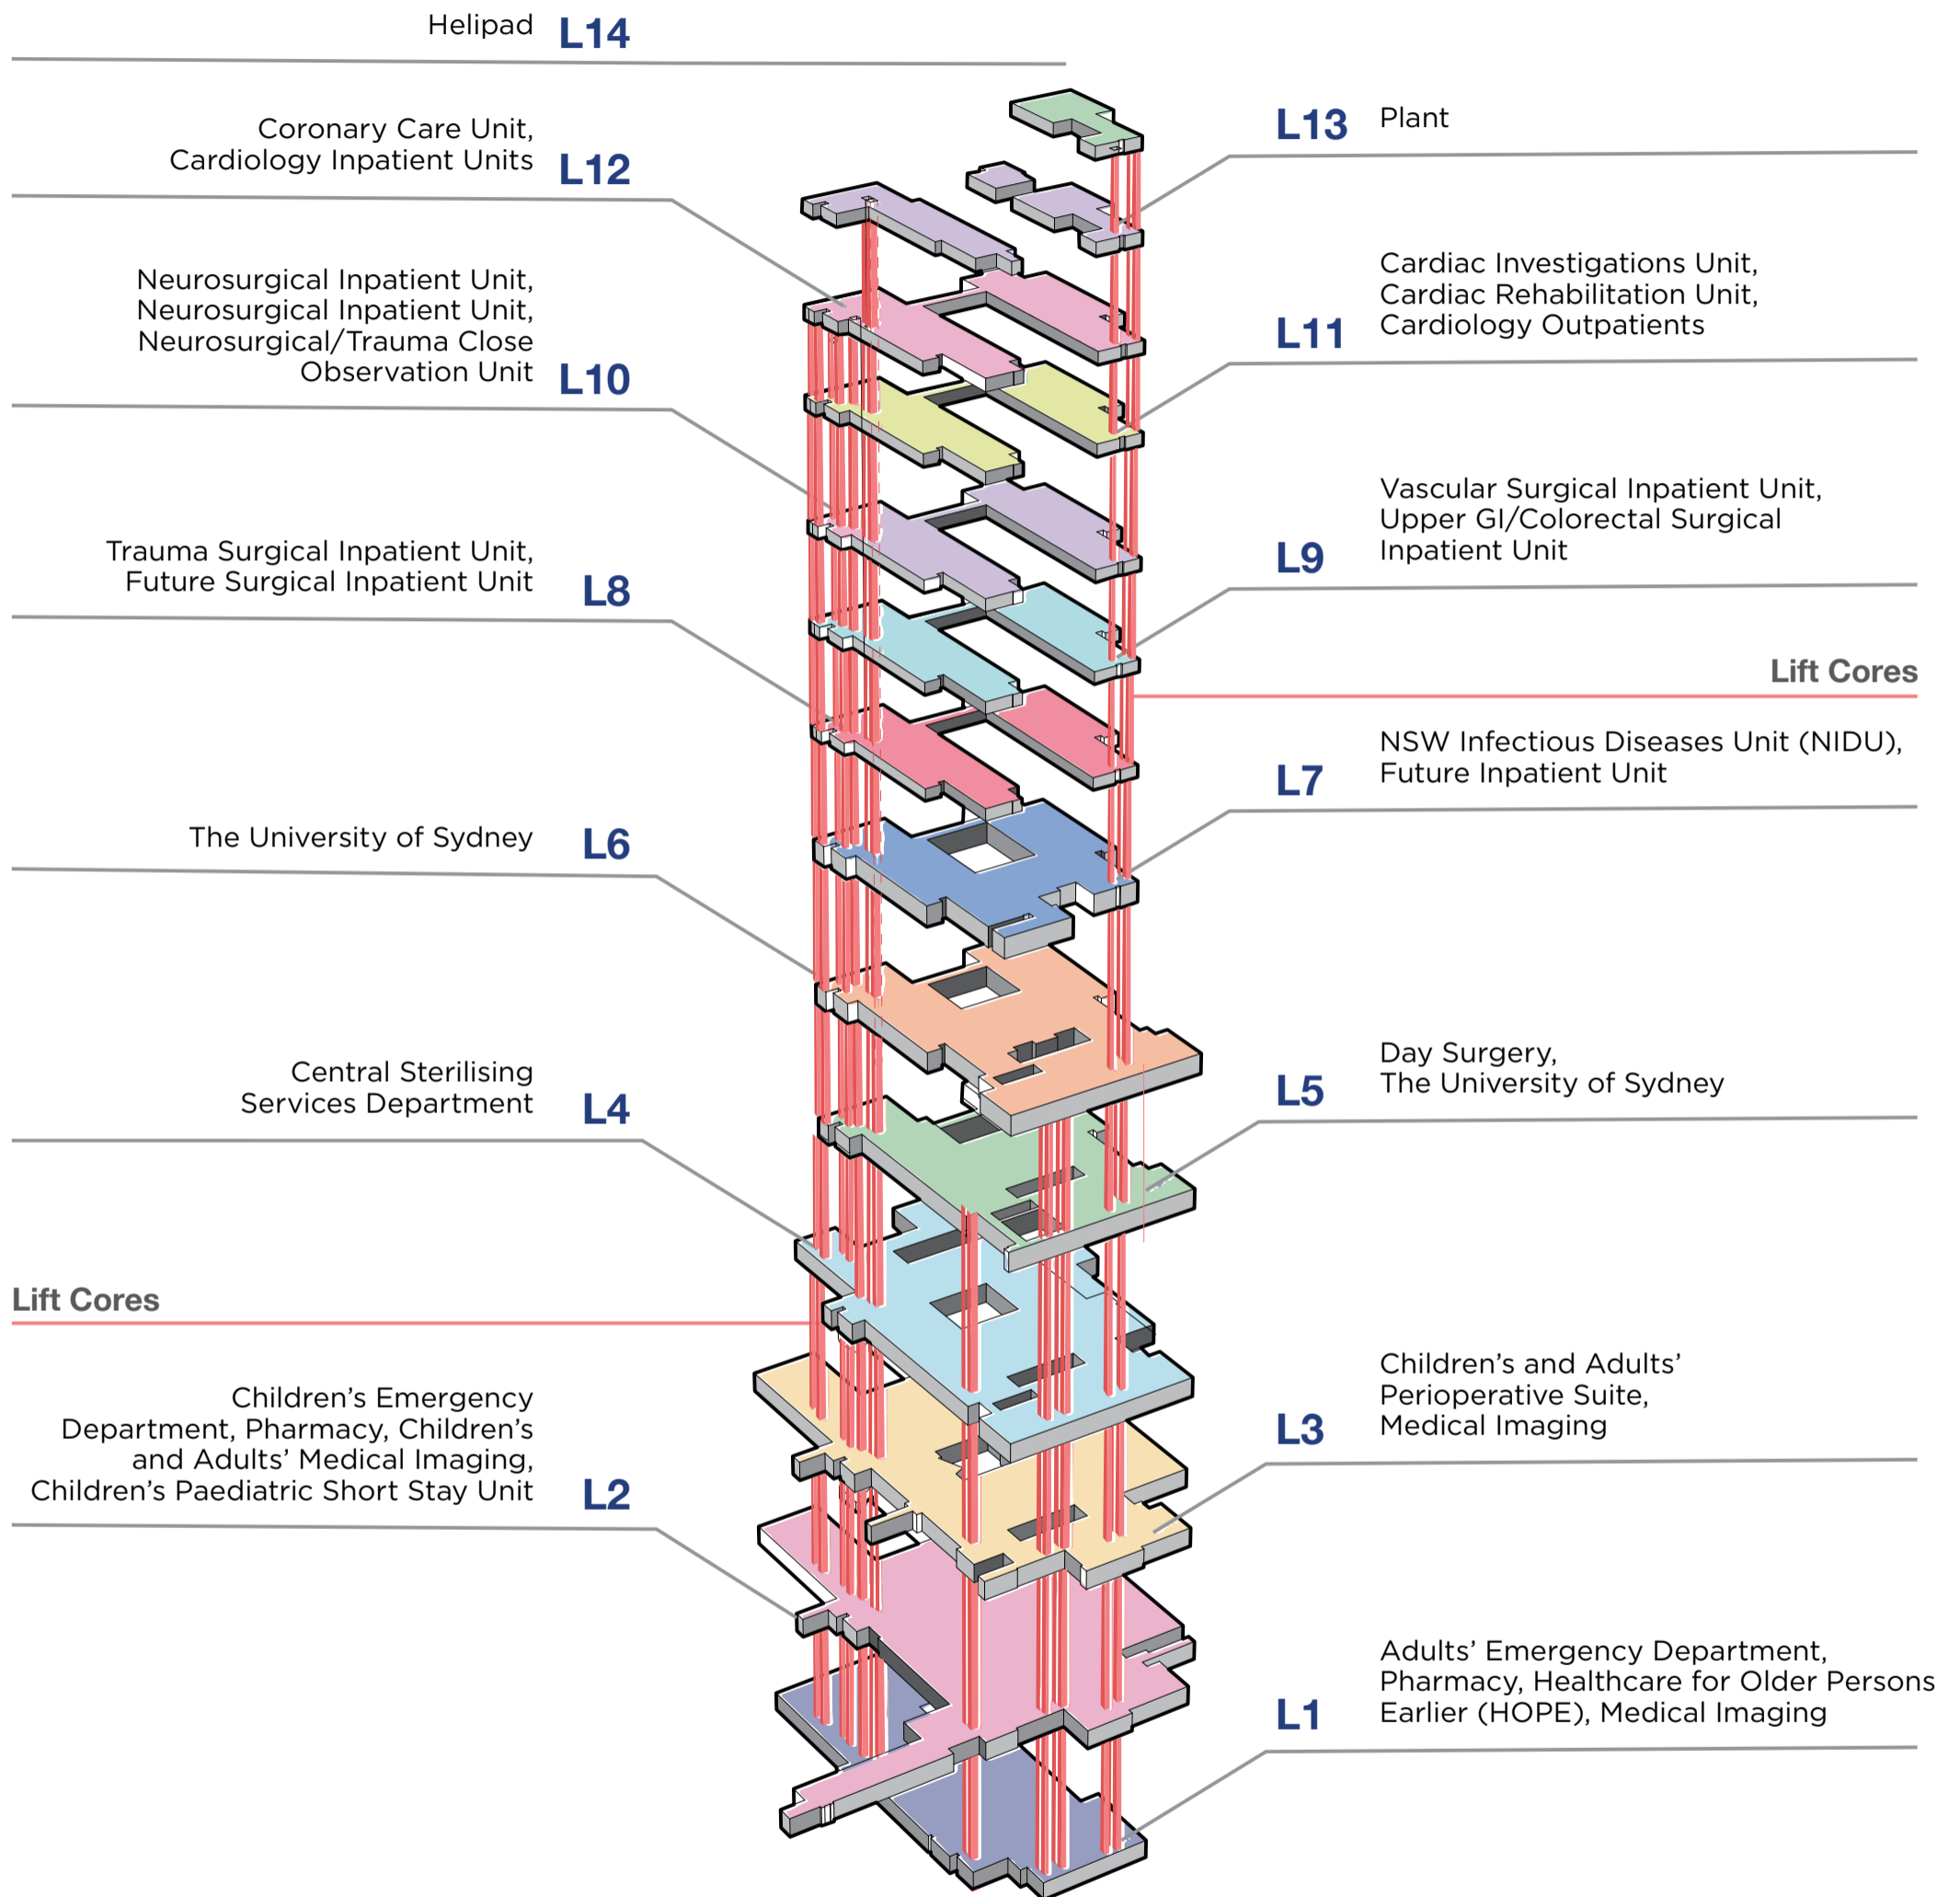

CENTRAL ACUTE SERVICES BUILDING STACK

Central Acute Services Building at Westmead